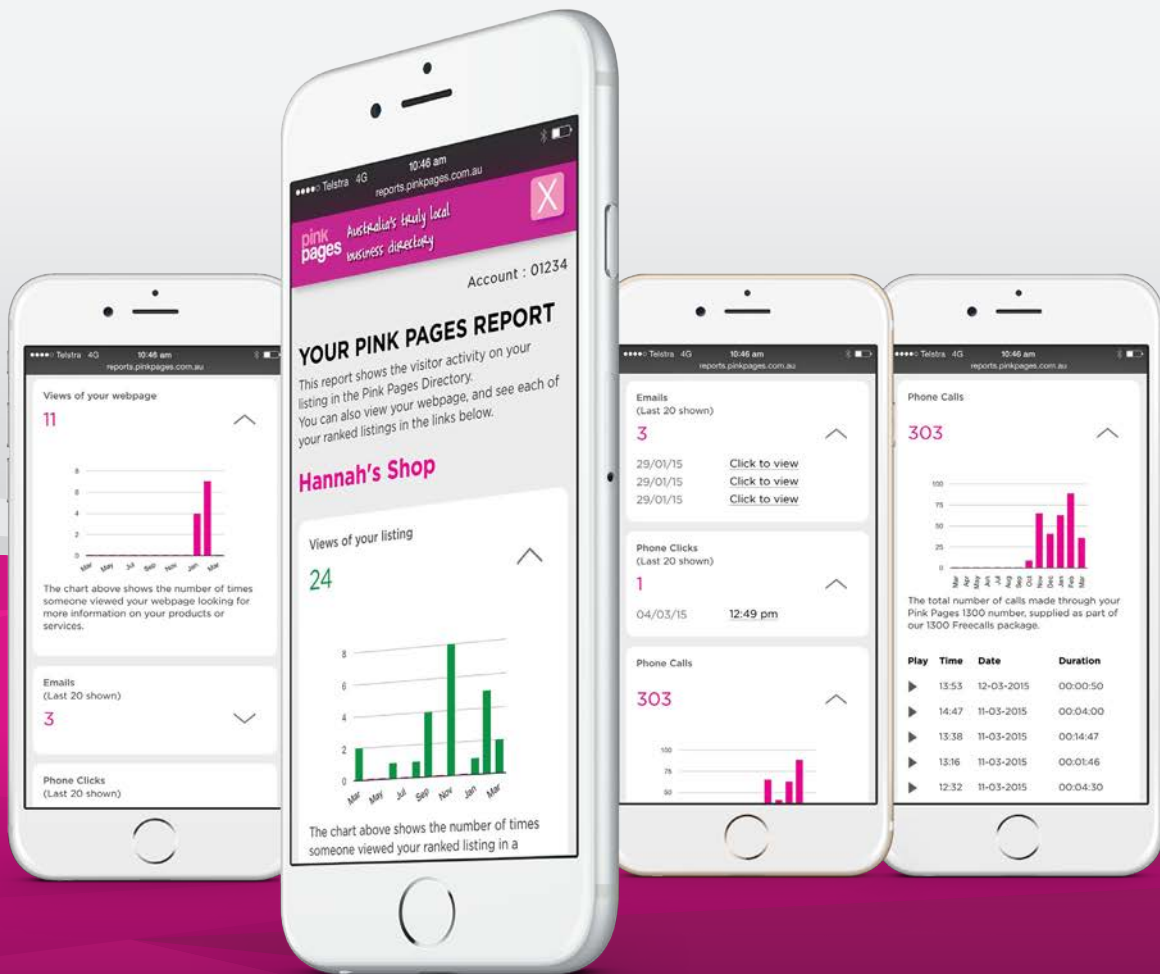

VISITORS

OVER
70K

Visitors to Pink Pages per month

CATEGORIES

OVER
1.3K

Unique categories

REGIONS

SELECT
112

Truly Local™

pinkpages

RANKED LISTING PLANS

- Secure your position on the first page.
- Our Premium Plans will rank your business higher than your competitors.
- Guarantee your position indefinitely (minimum 9 month campaign).
- Personalised mapping options, featuring your business address.
- Business images and your company's logo can also be included.

TRACK YOUR MONTHLY STATISTICS ON CALLS AND VISITS TO SEE THE EFFECTIVENESS OF YOUR ADVERTISING.

- See actual views of your message
- Count of your email enquiries
- See number of telephone number requests
- All 1300 packages include full recording, date and length of call
- All caller phone numbers available
- Reporting available 24/7 online plus monthly reports

TARGET YOUR MESSAGE TO WHERE YOUR CUSTOMERS ARE.

- Target your clients by having your advertising where you want to work
- 100% coverage of every state and territory
- Advertise in up to 112 regions across Australia
- Select high search volume Metro City searches for greater coverage